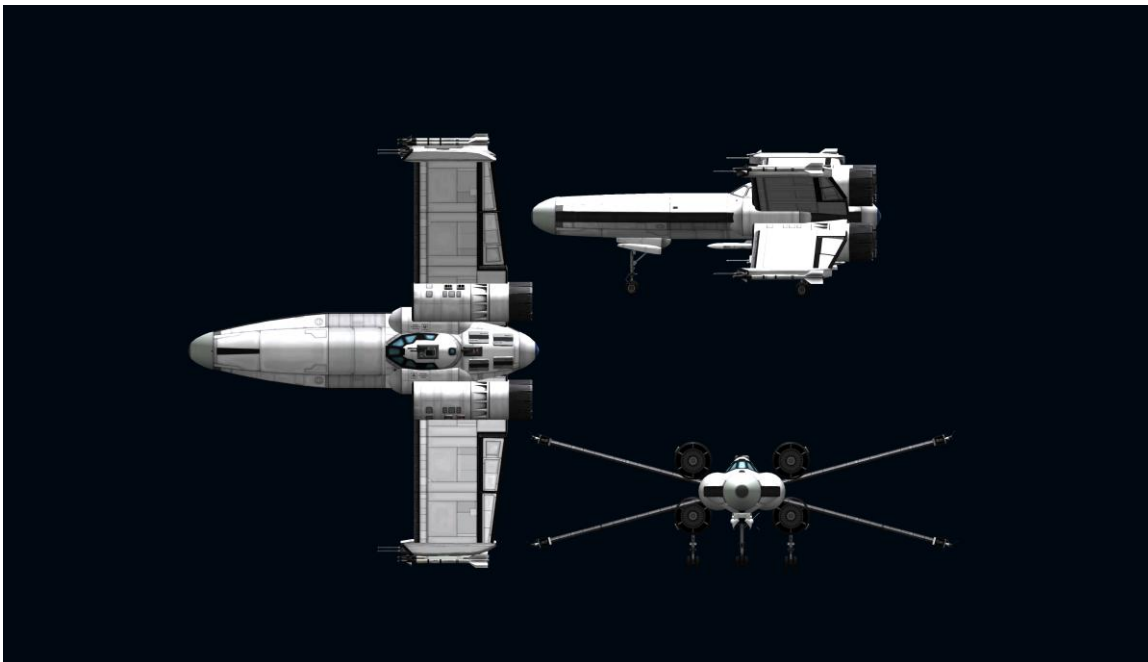

No. 8

:X-wing BDA

パーツ数

:87

重量

:24422kg

TWR (MAX)

:2.17 (3.09)

動力

:J-X4"Whiplash"Turbo Ramjet Engine*4

△V

:13930m/s

武装

:Browning .50cal AN/M2*4

:AIM-120 AMRAAM Missile*2

:AIM-9 Sidewinder Missile*4

装備

:AN/APG-63 Radome

:CMFlare*4

:CMChaff*4

高さ/幅/全長

:4. 7/14. 3/11. 5